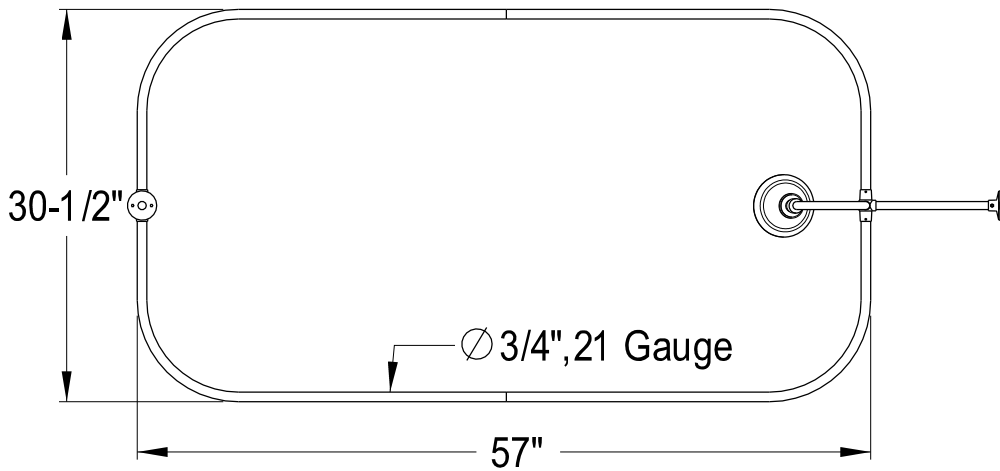

CCK2141,8AL

Shower Combo

CC2091,2,5,8
Tub Waste & Overflow, 20 Gauge

CC461,2,5,8
Single Offset Bath Supply