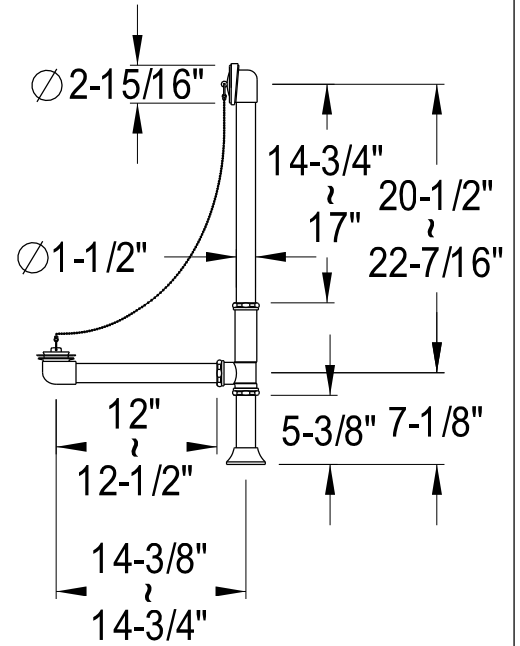

CCK2141,8AL

Shower Combo

CC2091,2,5,8
Tub Waste & Overflow, 20 Gauge

CC461,2,5,8
Single Offset Bath Supply