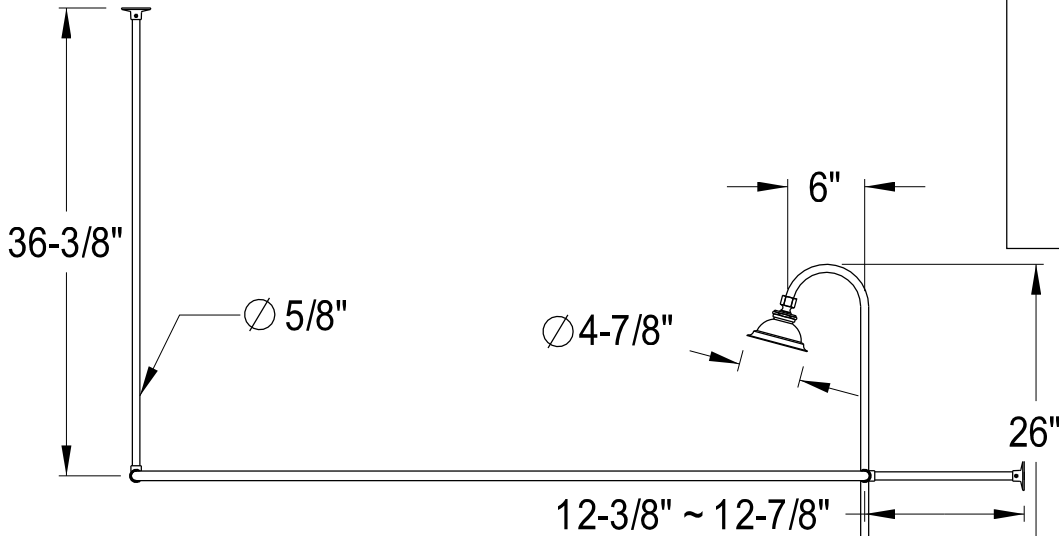

CCK2141,8AL

Shower Combo

CC2091,2,5,8
Tub Waste & Overflow, 20 Gauge

CC461,2,5,8
Single Offset Bath Supply